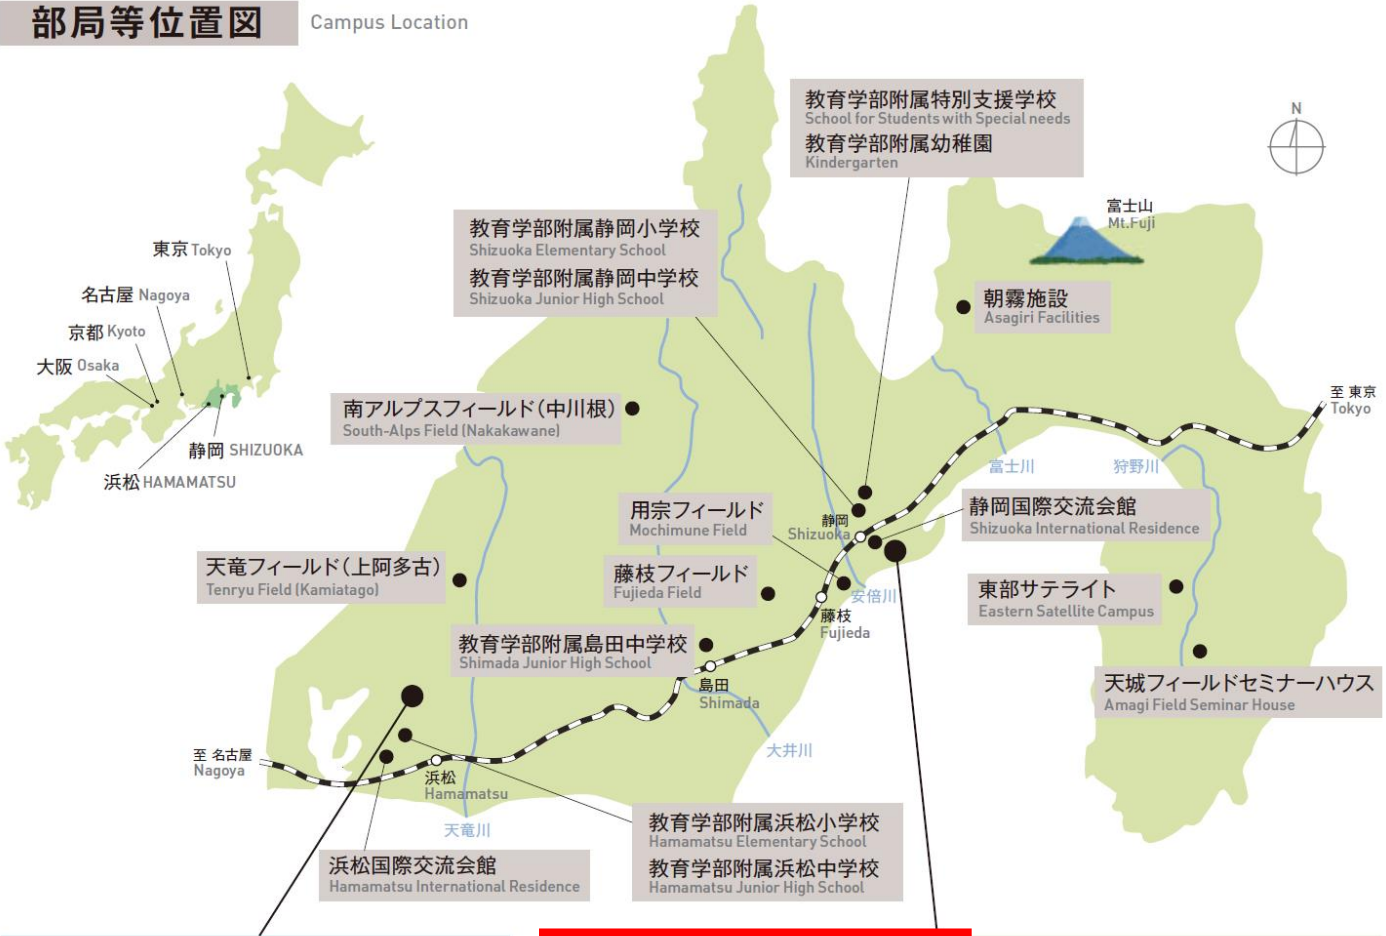

部局等位置図

Campus Location

浜松キャンパス Hamamatsu Campus

情報学部・総合科学技術研究科情報学専攻
Faculty of Information • Department of Informatics,
Graduate School of Integrated Science and Technology

工学部・総合科学技術研究科工学専攻
Faculty of Engineering • Department of Engineering,
Graduate School of Integrated Science and Technology